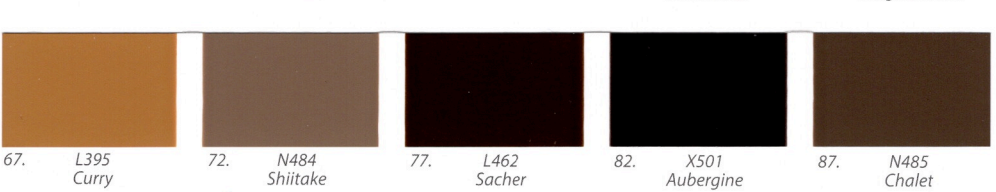

229. X385 Monsoon 248. V451 Olive grove 258. V454 Bay leaf 5. F457 Brie 10. J503 Ice rose

230. V384 Canal 239. V449 Jade 249. K385 Meadow 259. N388 Wasabi 49. X454 Rice 54. Y458 Merino 59. G459 Halva

231. X445 Lido 240. K448 Creek 250. K384 Parrot 260. S386 Foliage 50. J457 Zen 55. X459 Dream 60. H459 Chai

232. J442 Menthol 241. S385 Greenhouse 251. L385 Lime 261. S451 Arbour 51. K457 Drumlin 56. V459 Rope 61. Y396 Travertine

233. V376 Mermaid 242. L447 Valley 252. M384 Basilica 262. N451 Hummock 52. L457 Marsh 57. S460 Caravan 62. J459 Sisal

234. M442 Fjord 243. N448 Bonsai 253. M448 Java 263. M449 Grotto 53. N457 Camp 58. L484 Date

The colors are as close to the original as technically possible.

The color samples of this color card have been produced using Tikkurila paint and colorants. We can guarantee color accuracy only in Tikkurila paints.