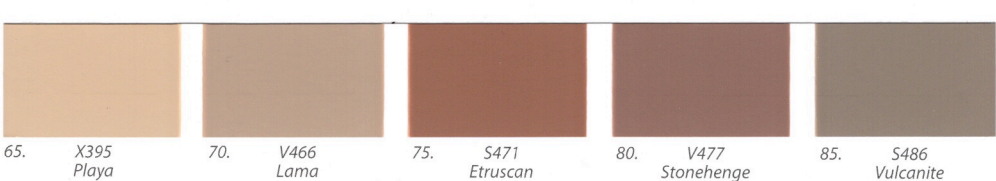

229. X385 Monsoon 248. V451 Olive grove 258. V454 Bay leaf 5. F457 Brie 10. J503 Ice rose

230. V384 Canal 239. V449 Jade 249. K385 Meadow 259. N388 Wasabi 49. X454 Rice 54. Y458 Merino 59. G459 Halva

231. X445 Lido 240. K448 Creek 250. K384 Parrot 260. S386 Foliage 50. J457 Zen 55. X459 Dream 60. H459 Chai

232. J442 Menthol 241. S385 Greenhouse 251. L385 Lime 261. S451 Arbour 51. K457 Drumlin 56. V459 Rope 61. Y396 Travertine

233. V376 Mermaid 242. L447 Valley 252. M384 Basilica 262. N451 Hummock 52. L457 Marsh 57. S460 Caravan 62. J459 Sisal

234. M442 Fjord 243. N448 Bonsai 253. M448 Java 263. M449 Grotto 53. N457 Camp 58. L484 Date

The colors are as close to the original as technically possible.

The color samples of this color card have been produced using Tikkurila paint and colorants. We can guarantee color accuracy only in Tikkurila paints.