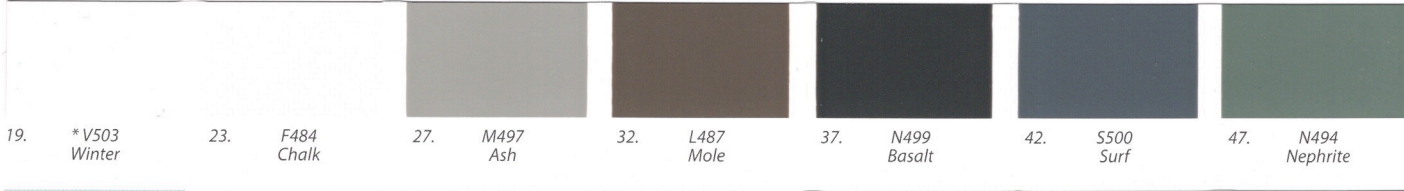

232. J442 Menthol 241. S385 Greenhouse 251. L385 Lime 261. S451 Arbour 51. K457 Drumlin 56. V459 Rope 61. Y396 Travertine

233. V376 Mermaid 242. L447 Valley 252. M384 Basilica 262. N451 Hummock 52. L457 Marsh 57. S460 Caravan 62. J459 Sisal

234. M442 Fjord 243. N448 Bonsai 253. M448 Java 263. M449 Grotto 53. N457 Camp 58. L484 Date

The colors are as close to the original as technically possible.

The color samples of this color card have been produced using Tikkurila paint and colorants. We can guarantee color accuracy only in Tikkurila paints.